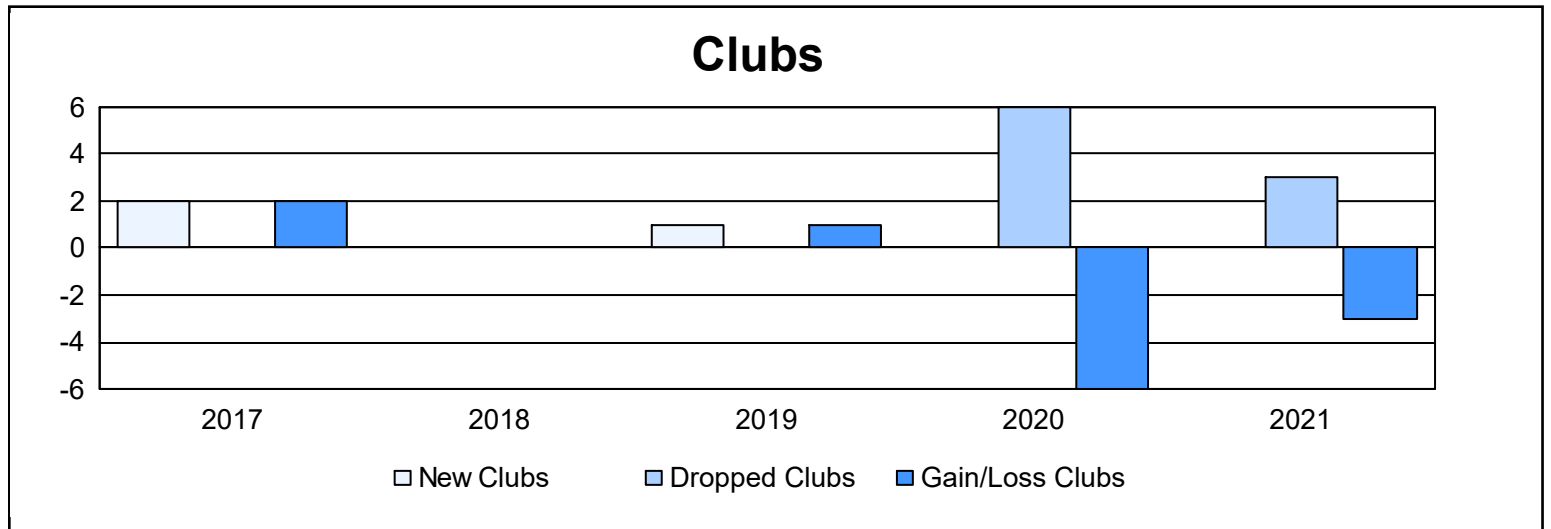

Year	New Clubs	Dropped Clubs	Gain/ Loss Clubs	New Members	Charter Members	Reinstate Members	Transfer Members	Total Member Added	Total Members Dropped	Gain/ Loss Members
2016-2017	2	0	2	115	43	0	24	182	211	-29
2017-2018	0	0	0	120	1	3	15	139	205	-66
2018-2019	1	0	1	143	22	4	16	185	210	-25
2019-2020	0	6	-6	70	5	8	16	99	240	-141
2020-2021	0	3	-3	51	3	3	5	62	158	-96
<b>Average</b>	<b>1</b>	<b>2</b>	<b>-1</b>	<b>100</b>	<b>15</b>	<b>4</b>	<b>15</b>	<b>133</b>	<b>205</b>	<b>-71</b>

### Membership Composition June 2021 Cumulative