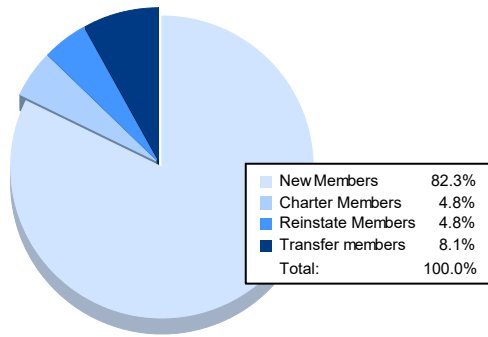

Year	New Clubs	Dropped Clubs	Gain/ Loss Clubs	New Members	Charter Members	Reinstate Members	Transfer Members	Total Member Added	Total Members Dropped	Gain/ Loss Members
2016-2017	2	0	2	115	43	0	24	182	211	-29
2017-2018	0	0	0	120	1	3	15	139	205	-66
2018-2019	1	0	1	143	22	4	16	185	210	-25
2019-2020	0	6	-6	70	5	8	16	99	240	-141
2020-2021	0	3	-3	51	3	3	5	62	158	-96
<b>Average</b>	<b>1</b>	<b>2</b>	<b>-1</b>	<b>100</b>	<b>15</b>	<b>4</b>	<b>15</b>	<b>133</b>	<b>205</b>	<b>-71</b>

### Membership Composition June 2021 Cumulative