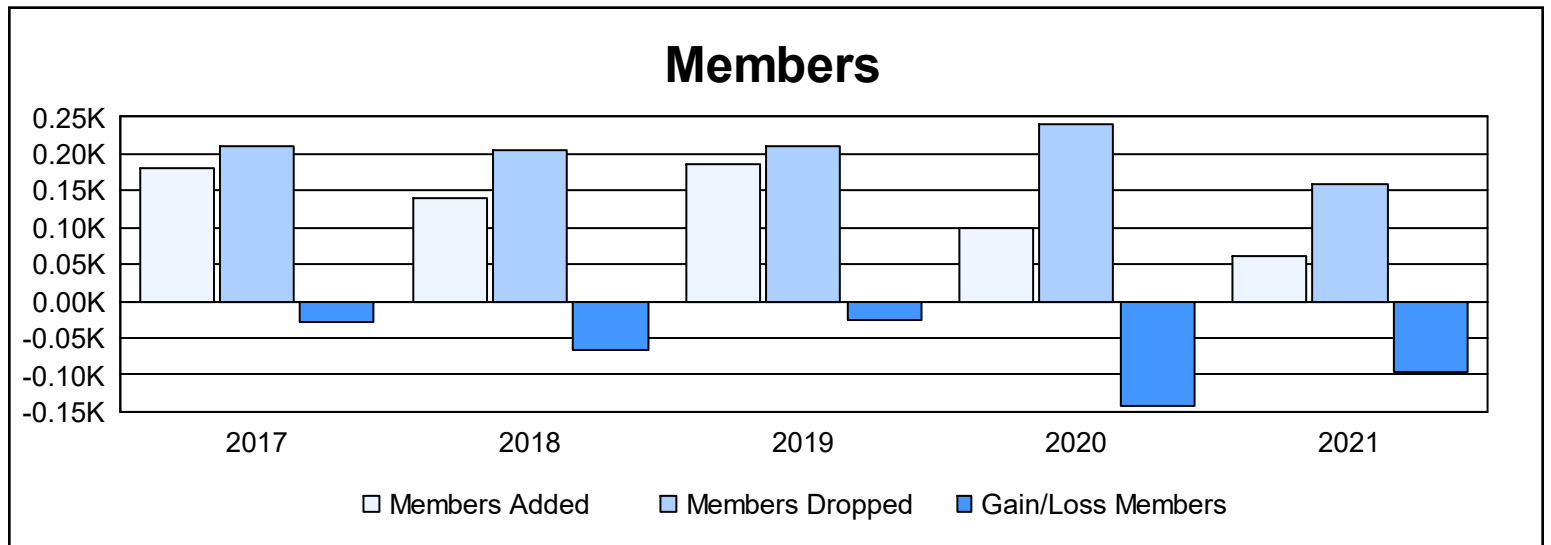

Year	New Clubs	Dropped Clubs	Gain/ Loss Clubs	New Members	Charter Members	Reinstate Members	Transfer Members	Total Member Added	Total Members Dropped	Gain/ Loss Members
2016-2017	2	0	2	115	43	0	24	182	211	-29
2017-2018	0	0	0	120	1	3	15	139	205	-66
2018-2019	1	0	1	143	22	4	16	185	210	-25
2019-2020	0	6	-6	70	5	8	16	99	240	-141
2020-2021	0	3	-3	51	3	3	5	62	158	-96
<b>Average</b>	<b>1</b>	<b>2</b>	<b>-1</b>	<b>100</b>	<b>15</b>	<b>4</b>	<b>15</b>	<b>133</b>	<b>205</b>	<b>-71</b>

### Membership Composition June 2021 Cumulative